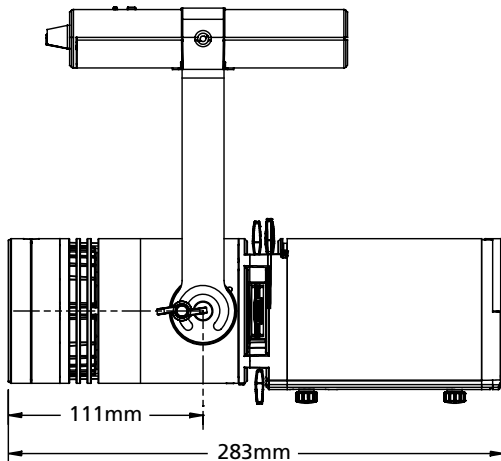

Metric conversions: For meters, multiply feet by 0.3048  
 For lux, multiply footcandles by 10.76

Throw Distance (d)	3.0m	4.6m	6.1m	9.1m
Field Diameter	2.8m	4.1m	5.5m	8.3m
Illuminance (fc)	24	11	6	3
Illuminance (lux)	260	115	65	29

For field diameter at any distance, multiply distance by 0.905  
 For beam diameter at any distance, multiply by 0.706

Candela Plot

Iso-Illuminance Diagram (Flat Surface Distribution)

PHYSICAL

FPZ Dimensions

	HEIGHT	WIDTH	DEPTH
	mm	mm	mm
Track Mount	281	132	358
Portable	346	132	283
Canopy	264	132	283

FPZ Weights

	WEIGHT	SHIPPING WEIGHT
	kgs	kgs
Track Mount	1.95	2.8
Portable	2.6	3.4
Canopy	2.6	3.7