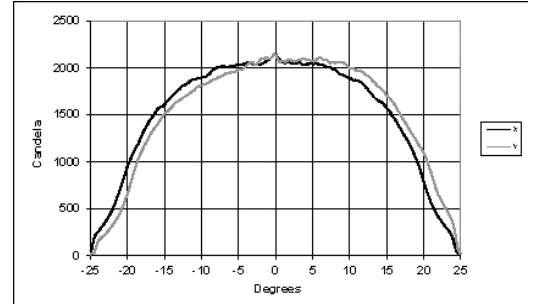

Candela Plot