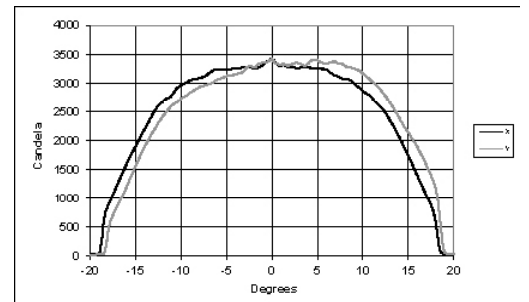

Throw Distance (d)	3.0m	4.6m	6.1m	9.1m
Field Diameter	2.0m	3.0m	4.1m	6.1m
Illuminance (fc)	39	17	10	4
Illuminance (lux)	421	187	105	47

For field diameter at any distance, multiply distance by 0.665
For beam diameter at any distance, multiply by 0.570

Candela Plot