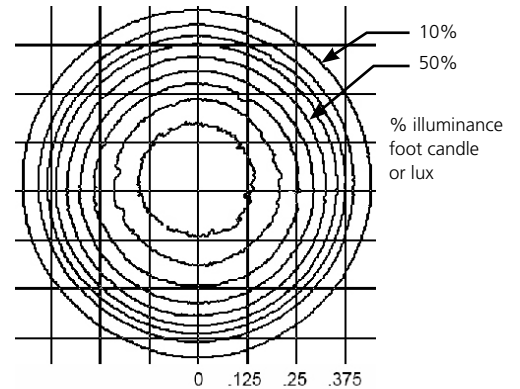

Mode	Focus	Candela	Field Lumens	Beam Lumens	Power Consumption	Efficacy (lpw)
3000K / 90 CRI	Wide	2,184	682	511	20	34.1
3000K / 80 CRI	Wide	2,413	786	596	20	39.3
4000K / 80 CRI	Wide	2,797	923	691	20	46.2
5000K / 80 CRI	Wide	2,753	904	678	20	45.2

Metric conversions: For meters, multiply feet by 0.3048  
 For lux, multiply footcandles by 10.76

Throw Distance (d)	3.0m	4.6m	6.1m	9.1m
Field Diameter	2.8m	4.1m	5.5m	8.3m
Illuminance (fc)	24	11	6	3
Illuminance (lux)	260	115	65	29

For field diameter at any distance, multiply distance by 0.905  
 For beam diameter at any distance, multiply by 0.706

Candela Plot

Iso-Illuminance Diagram (Flat Surface Distribution)

PHYSICAL

FPZ Dimensions