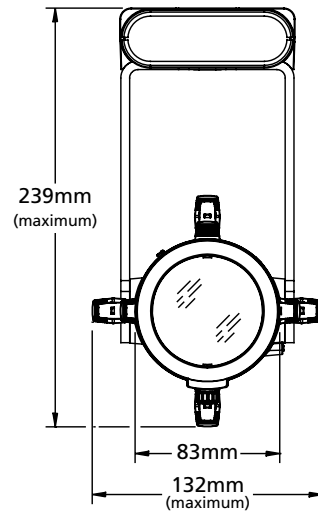

## PHYSICAL

- Die-cast aluminium construction (A380 grade)
- Fine texture, high temperature powder-coated paint
- Steel yoke with 10.3mm diameter mounting hole
- Rotating shutter assembly  $\pm 175^\circ$
- E-size gobo pattern holder (included)
  - 37.5mm with a 25.4mm image area
- Four locking, stainless steel shutters in a tri-plane assembly, 0.40mm (A301 grade)
- Tool-free tilt and beam adjustment
- High-impact resistant, thermally insulated knobs and shutter handles
- Captive accessory slot for gobo pattern holder (included)
- Magnetically held media holder accepts gel and dichroics up to 1.75mm thick
- IP20 rated
- Track mount version:
  - Compatible with Eutrac three-circuit track w/data.
  - Colour matching track adapter
- Portable version:
  - DMX in and thru via RJ45 ports on driver box.
  - 1.8m power cable fitted with either UK13A or Schuko/NF connector
  - Colour matching driver box
- Canopy version:
  - Three control variants:
    - DMX with local control, DALI and 0-10V (DMX version ships with voltage barrier and termination kit)
  - Colour matching canopy box.
  - Fixture ships with US type  $\varnothing 102$ mm backbox included

Metric conversions: For meters, multiply feet by 0.3048  
 For lux, multiply footcandles by 10.76

Throw Distance (d)	3.0m	4.6m	6.1m	9.1m
Field Diameter	2.8m	4.1m	5.5m	8.3m
Illuminance (fc)	24	11	6	3
Illuminance (lux)	260	115	65	29

For field diameter at any distance, multiply distance by 0.905  
 For beam diameter at any distance, multiply by 0.706

Candela Plot

Iso-Illuminance Diagram (Flat Surface Distribution)

PHYSICAL

FPZ Dimensions

	HEIGHT	WIDTH	DEPTH
	mm	mm	mm
Track Mount	281	132	358
Portable	346	132	283
Canopy	264	132	283

FPZ Weights

	WEIGHT	SHIPPING WEIGHT
	kgs	kgs
Track Mount	1.95	2.8
Portable	2.6	3.4
Canopy	2.6	3.7