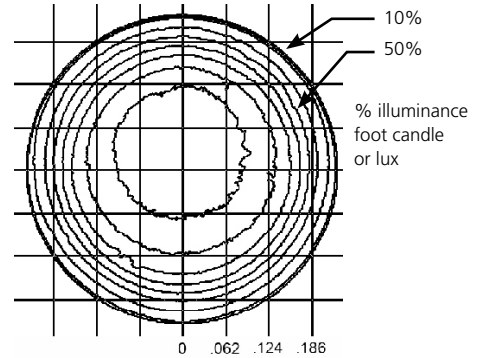

PHOTOMETRY

Narrow Focus

Mode	Focus	Candela	Field Lumens	Beam Lumens	Power Consumption	Efficacy (lpw)
3000K / 90 CRI	Narrow	6,785	700	564	20	35.0
3000K / 80 CRI	Narrow	7,543	808	665	20	40.4
4000K / 80 CRI	Narrow	8,964	957	783	20	47.9
5000K / 80 CRI	Narrow	9,117	929	688	20	46.5

Metric conversions: For meters, multiply feet by 0.3048  
For lux, multiply footcandles by 10.76

Throw Distance (d)	3.0m	4.6m	6.1m	9.1m
Field Diameter	1.4m	2.1m	2.8m	4.2m
Illuminance (fc)	75	34	19	8
Illuminance (lux)	812	361	203	90

For field diameter at any distance, multiply distance by 0.456  
For beam diameter at any distance, multiply by 0.382

Candela Plot

Iso-Illuminance Diagram (Flat Surface Distribution)

Mid Focus

Mode	Focus	Candela	Field Lumens	Beam Lumens	Power Consumption	Efficacy (lpw)
3000K / 90 CRI	Mid	3,487	721	566	20	36.1
3000K / 80 CRI	Mid	3,915	836	669	20	41.8
4000K / 80 CRI	Mid	4,658	988	788	20	49.4
5000K / 80 CRI	Mid	4,619	964	766	20	48.2