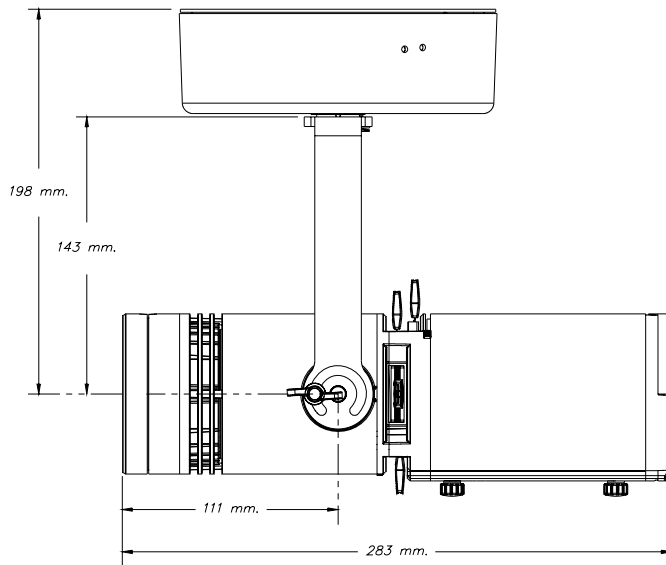

PHYSICAL

Corporate Headquarters • 3031 Pleasant View Rd, PO Box 620979, Middleton WI 53562 0979 USA • +1 608 831 4116

London, UK • Unit 26-28, Victoria Industrial Estate, Victoria Road, London W3 6UU, UK • +44 (0) 20 8896 1000

Rome, IT • Via Bruno Pontecorvo 10, 00012 Guidonia Montecelio, Roma, Italy • +39 06 32 111 683

Holzkirchen, DE • Ohmstrasse 3, 83607 Holzkirchen, Germany • +49 (80 24) 47 00-0

Hong Kong • Room 1801, 18/F, Tower 1 Phase 1, Enterprise Square, 9 Sheung Yuet Road, Kowloon Bay, Kowloon, Hong Kong • +852 2799 1220

Web • etconnect.com • Copyright©2018 ETC. All Rights Reserved. All product information and specifications subject to change. 7191L1001-GB Rev F 04/2018