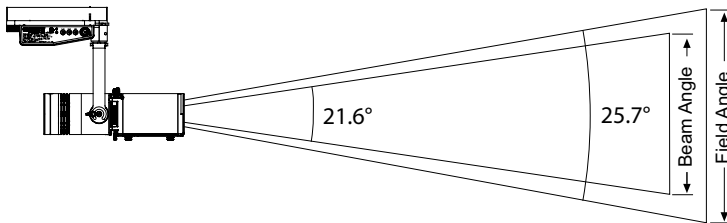

PHOTOMETRY

Narrow Focus

Mode	Focus	Candela	Field Lumens	Beam Lumens	Power Consumption	Efficacy (lpw)
3000K / 90 CRI	Narrow	6,785	700	564	20	35.0
3000K / 80 CRI	Narrow	7,543	808	665	20	40.4
4000K / 80 CRI	Narrow	8,964	957	783	20	47.9
5000K / 80 CRI	Narrow	9,117	929	688	20	46.5

Metric conversions: For meters, multiply feet by 0.3048
For lux, multiply footcandles by 10.76