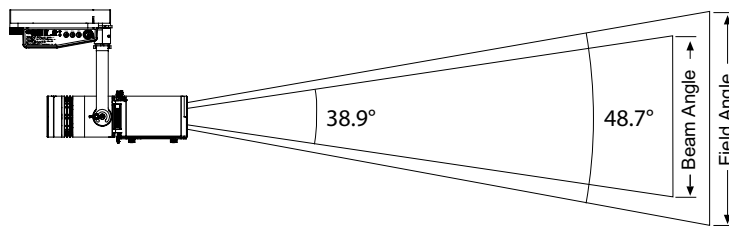

PHOTOMETRY

Wide Focus

Mode	Focus	Candela	Field Lumens	Beam Lumens	Power Consumption	Efficacy (lpw)
3000K / 90 CRI	Wide	2,184	682	511	20	34.1
3000K / 80 CRI	Wide	2,413	786	596	20	39.3
4000K / 80 CRI	Wide	2,797	923	691	20	46.2
5000K / 80 CRI	Wide	2,753	904	678	20	45.2

Metric conversions: For meters, multiply feet by 0.3048
For lux, multiply footcandles by 10.76