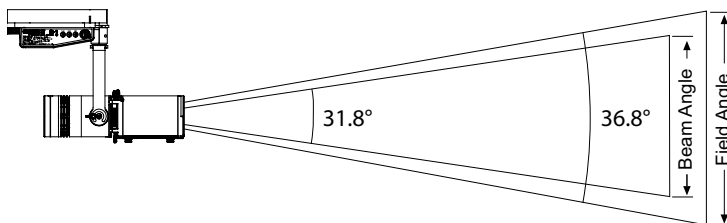

Mid Focus

Mode	Focus	Candela	Field Lumens	Beam Lumens	Power Consumption	Efficacy (lpw)
3000K / 90 CRI	Mid	3,487	721	566	20	36.1
3000K / 80 CRI	Mid	3,915	836	669	20	41.8
4000K / 80 CRI	Mid	4,658	988	788	20	49.4
5000K / 80 CRI	Mid	4,619	964	766	20	48.2

Metric Conversions: For meters, multiply feet by 0.3048
For lux, multiply footcandles by 10.76