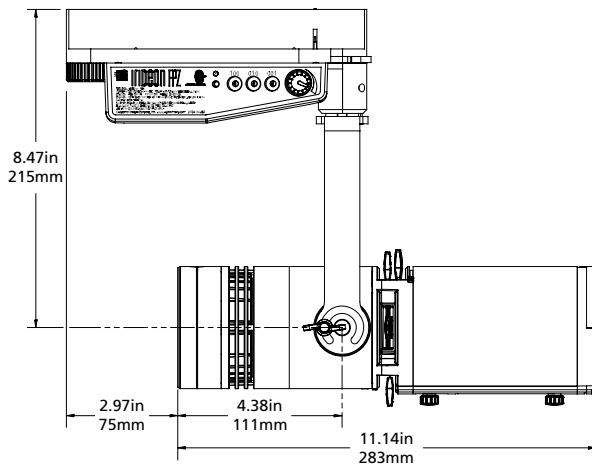

Metric conversions: For meters, multiply feet by 0.3048  
 For lux, multiply footcandles by 10.76

Throw Distance (d)	3.0m	4.6m	6.1m	9.1m
Field Diameter	2.8m	4.1m	5.5m	8.3m
Illuminance (fc)	24	11	6	3
Illuminance (lux)	260	115	65	29

For field diameter at any distance, multiply distance by 0.905  
 For beam diameter at any distance, multiply by 0.706

Candela Plot

Iso-Illuminance Diagram (Flat Surface Distribution)

PHYSICAL

FPZ Dimensions

	HEIGHT	WIDTH	DEPTH
	mm	mm	mm
Track Mount	281	132	358
Portable	346	132	283
Canopy	264	132	283

FPZ Weights

	WEIGHT	SHIPPING WEIGHT
	kgs	kgs
Track Mount	1.95	2.8
Portable	2.6	3.4
Canopy	2.6	3.7