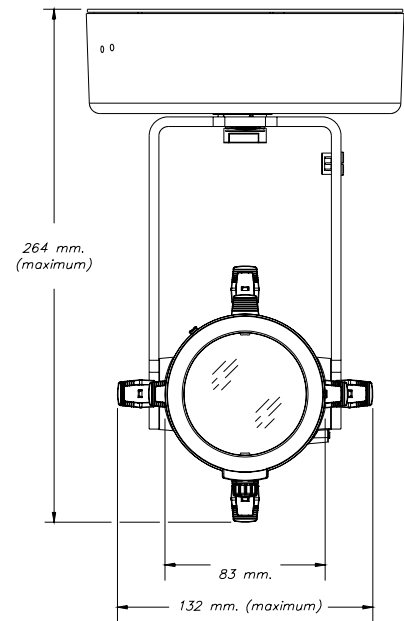

PHYSICAL

Corporate Headquarters • 3031 Pleasant View Rd, PO Box 620979, Middleton WI 53562 0979 USA • +1 608 831 4116

London, UK • Unit 26-28, Victoria Industrial Estate, Victoria Road, London W3 6UU, UK • +44 (0) 20 8896 1000

Rome, IT • Via Bruno Pontecorvo 10, 00012 Guidonia Montecelio, Roma, Italy • +39 06 32 111 683

Holzkirchen, DE • Ohmstrasse 3, 83607 Holzkirchen, Germany • +49 (80 24) 47 00-0

Hong Kong • Room 1801, 18/F, Tower 1 Phase 1, Enterprise Square, 9 Sheung Yuet Road, Kowloon Bay, Kowloon, Hong Kong • +852 2799 1220

Web • etconnect.com • Copyright©2018 ETC. All Rights Reserved. All product information and specifications subject to change. 7191L1001-GB Rev F 04/2018