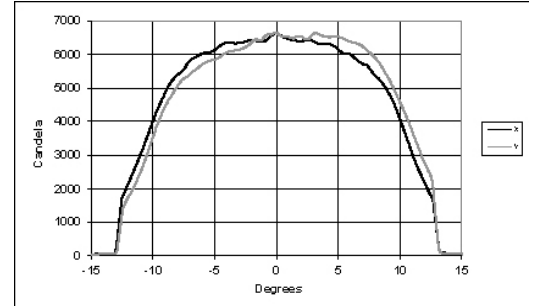

Throw Distance (d)	3.0m	4.6m	6.1m	9.1m
Field Diameter	1.4m	2.1m	2.8m	4.2m
Illuminance (fc)	75	34	19	8
Illuminance (lux)	812	361	203	90

For field diameter at any distance, multiply distance by 0.456
For beam diameter at any distance, multiply by 0.382

Candela Plot