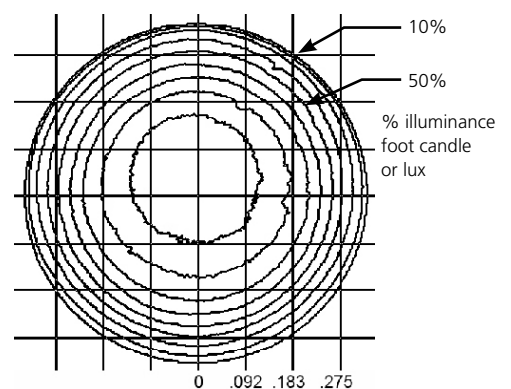

Metric conversions: For meters, multiply feet by 0.3048  
For lux, multiply footcandles by 10.76

Throw Distance (d)	3.0m	4.6m	6.1m	9.1m
Field Diameter	1.4m	2.1m	2.8m	4.2m
Illuminance (fc)	75	34	19	8
Illuminance (lux)	812	361	203	90

For field diameter at any distance, multiply distance by 0.456  
For beam diameter at any distance, multiply by 0.382

Candela Plot

Iso-Illuminance Diagram (Flat Surface Distribution)

Mid Focus

Mode	Focus	Candela	Field Lumens	Beam Lumens	Power Consumption	Efficacy (lpw)
3000K / 90 CRI	Mid	3,487	721	566	20	36.1
3000K / 80 CRI	Mid	3,915	836	669	20	41.8
4000K / 80 CRI	Mid	4,658	988	788	20	49.4
5000K / 80 CRI	Mid	4,619	964	766	20	48.2

Metric Conversions: For meters, multiply feet by 0.3048  
For lux, multiply footcandles by 10.76

Throw Distance (d)	3.0m	4.6m	6.1m	9.1m
Field Diameter	2.0m	3.0m	4.1m	6.1m
Illuminance (fc)	39	17	10	4
Illuminance (lux)	421	187	105	47

For field diameter at any distance, multiply distance by 0.665  
For beam diameter at any distance, multiply by 0.570

Candela Plot

Iso-Illuminance Diagram (Flat Surface Distribution)

PHOTOMETRY

Wide Focus