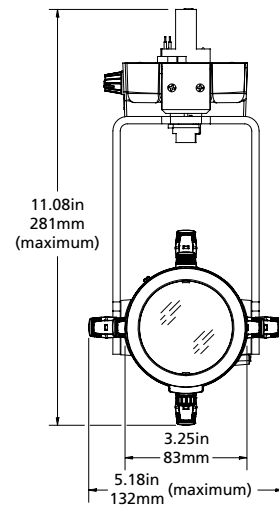

## PHYSICAL

- Die-cast aluminium construction (A380 grade)
- Fine texture, high temperature powder-coated paint
- Steel yoke with 10.3mm diameter mounting hole
- Rotating shutter assembly  $\pm 175^\circ$
- E-size gobo pattern holder (included)
  - 37.5mm with a 25.4mm image area
- Four locking, stainless steel shutters in a tri-plane assembly, 0.40mm (A301 grade)
- Tool-free tilt and beam adjustment
- High-impact resistant, thermally insulated knobs and shutter handles
- Captive accessory slot for gobo pattern holder (included)
- Magnetically held media holder accepts gel and dichroics up to 1.75mm thick
- IP20 rated
- Track mount version:
  - Compatible with Eutrac three-circuit track w/data.
  - Colour matching track adapter
- Portable version:
  - DMX in and thru via RJ45 ports on driver box.
  - 1.8m power cable fitted with either UK13A or Schuko/NF connector
  - Colour matching driver box
- Canopy version:
  - Three control variants:
    - DMX with local control, DALI and 0-10V (DMX version ships with voltage barrier and termination kit)
  - Colour matching canopy box.
  - Fixture ships with US type  $\varnothing 102$ mm backbox included

Metric conversions: For meters, multiply feet by 0.3048  
 For lux, multiply footcandles by 10.76

Throw Distance (d)	3.0m	4.6m	6.1m	9.1m
Field Diameter	2.8m	4.1m	5.5m	8.3m
Illuminance (fc)	24	11	6	3
Illuminance (lux)	260	115	65	29

For field diameter at any distance, multiply distance by 0.905  
 For beam diameter at any distance, multiply by 0.706

Candela Plot

Iso-Illuminance Diagram (Flat Surface Distribution)

PHYSICAL

FPZ Dimensions

	HEIGHT	WIDTH	DEPTH
	mm	mm	mm
Track Mount	281	132	358
Portable	346	132	283
Canopy	264	132	283

FPZ Weights

	WEIGHT	SHIPPING WEIGHT
	kgs	kgs
Track Mount	1.95	2.8
Portable	2.6	3.4
Canopy	2.6	3.7